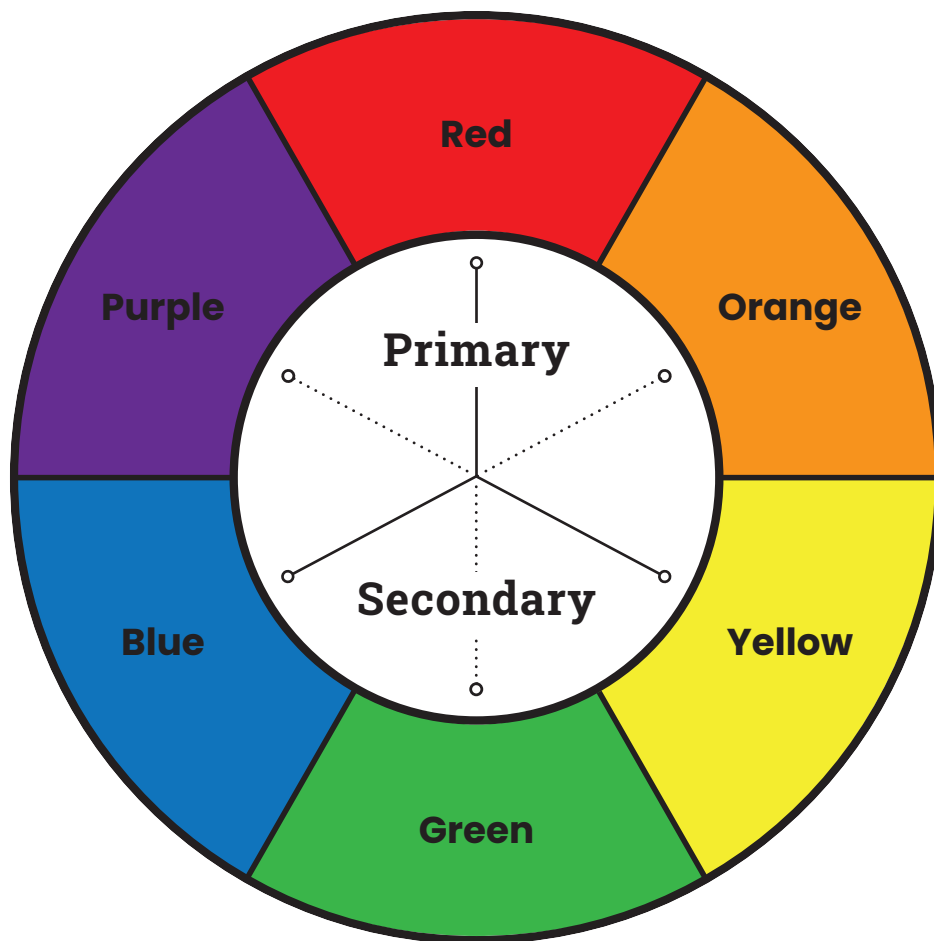

The Colour Wheel

Cool

Warm

Primary & Secondary Colours

Primary colours (red, yellow and blue) are the source of all colours. When mixing 2 primary colours together a secondary colour is created (purple, orange, green).

Complimentary Colours

are opposites on the colour wheel.

The Colour Wheel

Cool

Warm

Primary & Secondary Colours

Primary Colours (red, yellow and blue) are the source of all colours. When mixing 2 primary colours together a secondary colour is created (purple, orange, green).

Complimentary Colours

are opposites on the colour wheel.